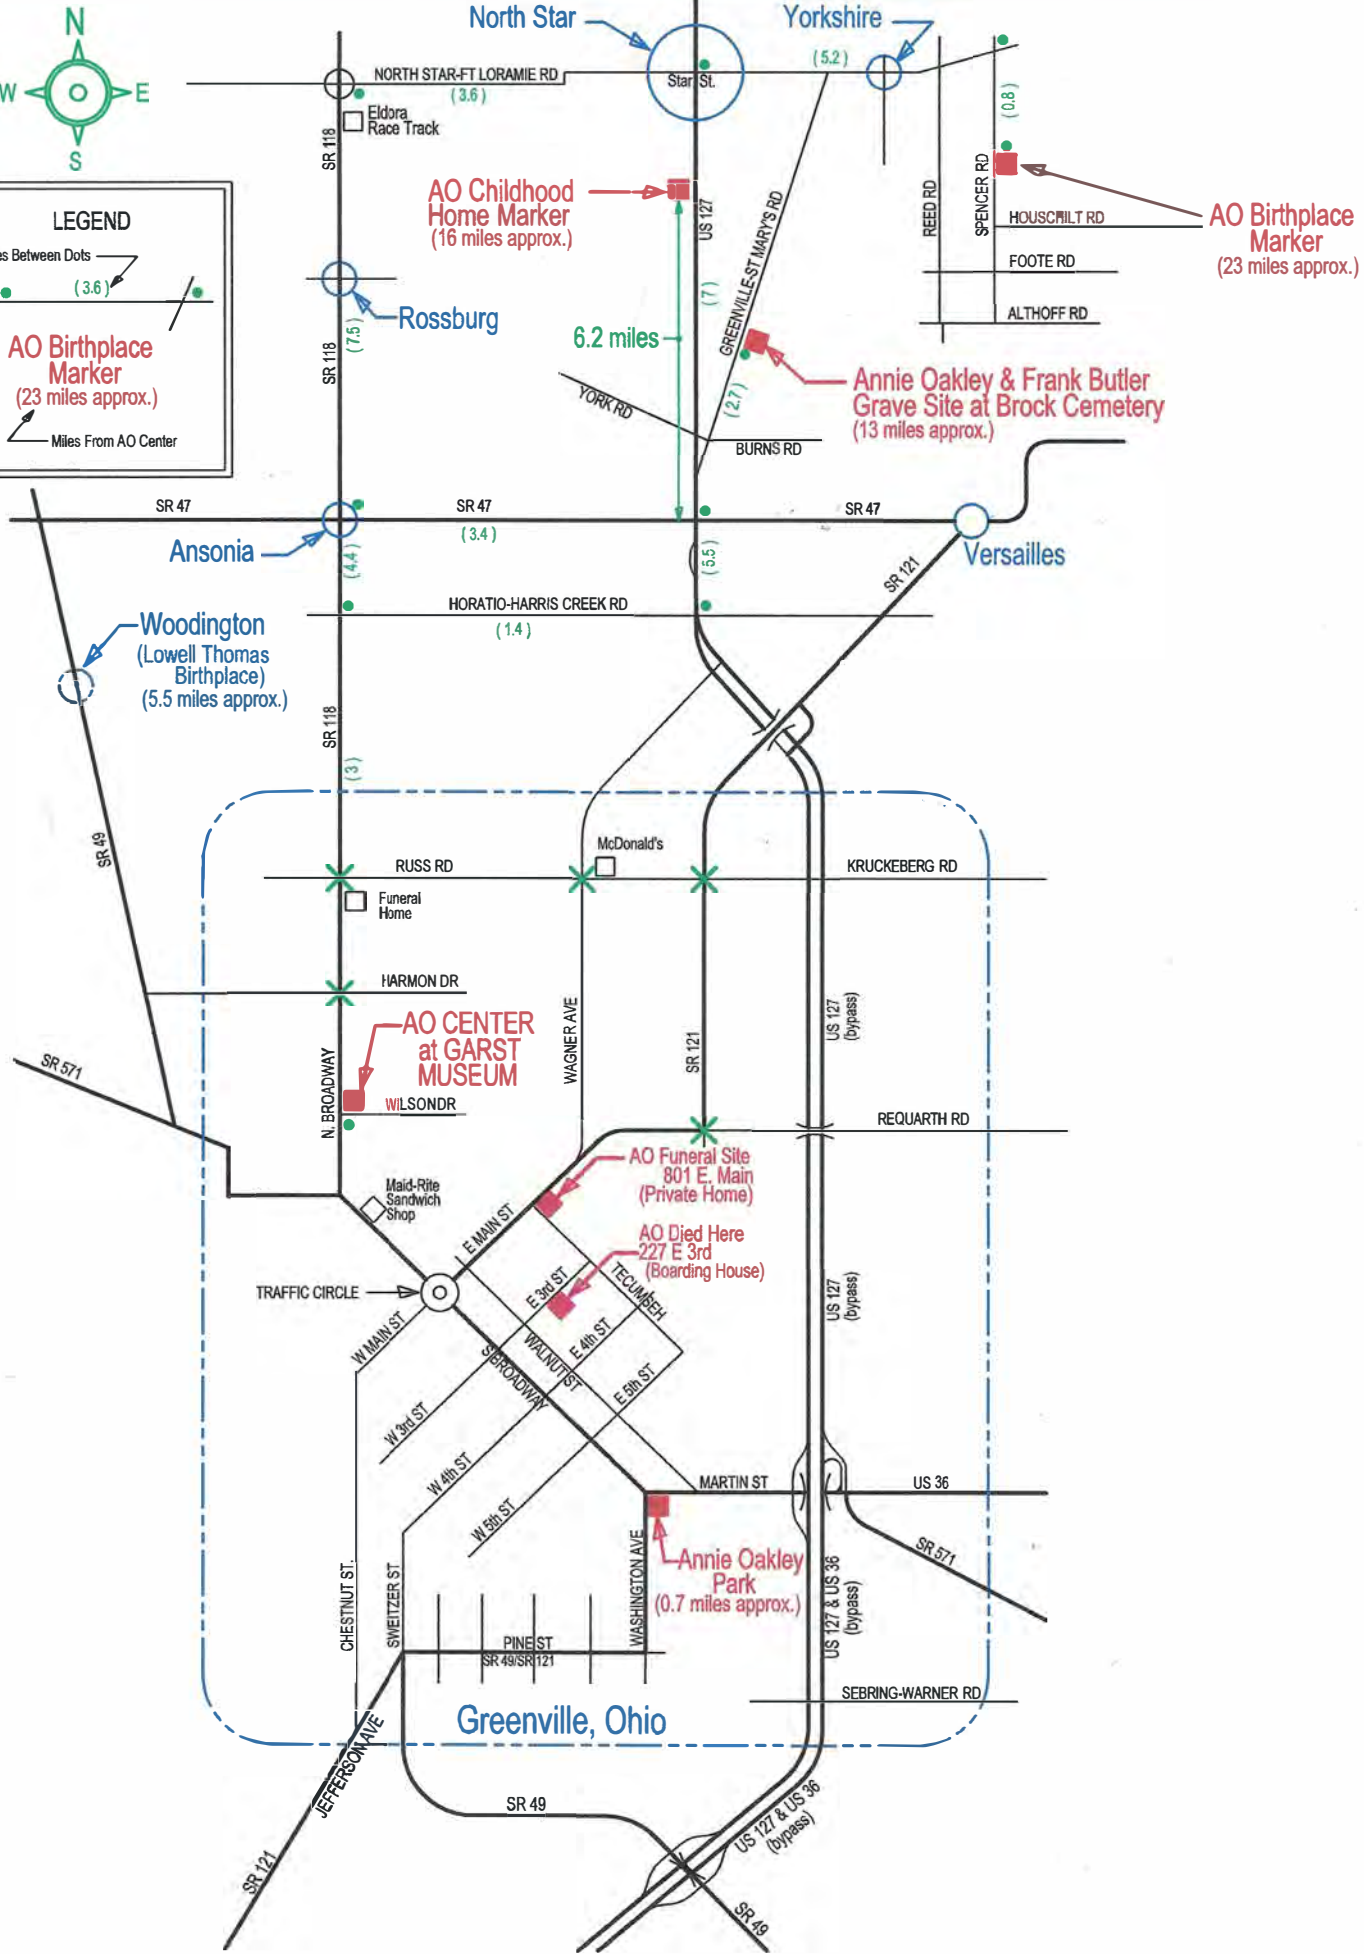

**LEGEND**

Miles Between Dots  
(3.6)

**AO Birthplace Marker**  
(23 miles approx.)

Miles From AO Center

Annie Oakley Points of Interest in Darke County, Ohio